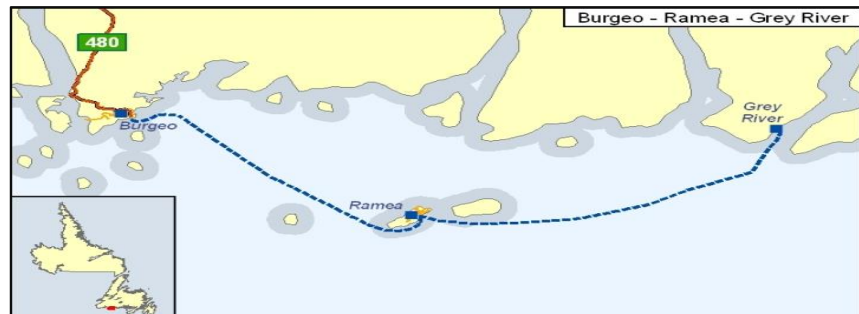

Friday		
Depart Ramea	Depart Burgeo	Depart Grey River
8:00 AM For Burgeo	12:00 PM For Ramea	Serviced via the MV Voyager on the Francois Service - Click here for the Schedule
3:30 PM For Burgeo	5:00 PM For Ramea	
6:30 PM For Burgeo	8:00 PM For Ramea	

Saturday		
Depart Ramea	Depart Burgeo	Depart Grey River
8:00 AM For Burgeo	12:00 PM For Ramea	Serviced via the MV Voyager on the Francois Service - Click here for the Schedule
3:30 PM For Burgeo	6:00 PM For Ramea	

Sunday		
Depart Ramea	Depart Burgeo	Depart Grey River
10:00 AM For Burgeo	12:00 PM For Ramea	Serviced via the MV Voyager on the Francois Service - Click here for the Schedule
4:30 PM For Burgeo	6:00 PM For Ramea	

Contact:

Marine Services Branch
Department of Transportation and Works
Tel: 1-888-638-5454
Office hours: Monday-Friday 8:30 AM- 4:30 PM (NST)

MV Gallipoli:
Automobiles: 18 Passengers: 50
Crossing Times:
Ramea to Burgeo: 1 hour 15 minutes (22 km)
Ramea to Grey River : 1 hour 20 minutes (26 km)
Burgeo to Grey River via Ramea: 3 hours (41 km)