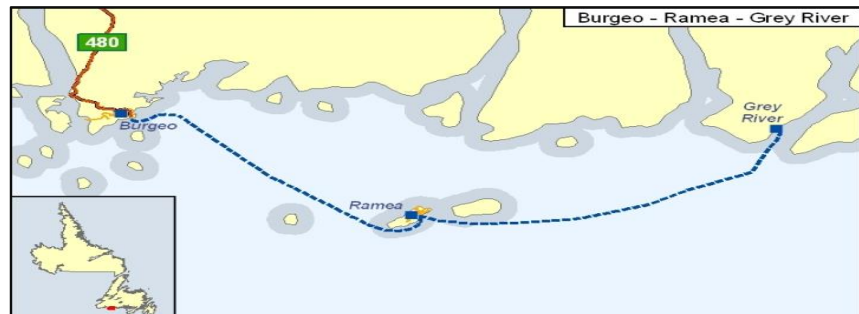

Friday		
Depart Ramea	Depart Burgeo	Depart Grey River
8:00 AM For Burgeo	12:00 PM For Ramea	Serviced via the MV Voyager on the Francois Service - Click here for the Schedule
3:30 PM For Burgeo	5:00 PM For Ramea	
6:30 PM For Burgeo	8:00 PM For Ramea	

Saturday		
Depart Ramea	Depart Burgeo	Depart Grey River
8:00 AM For Burgeo	12:00 PM For Ramea	Serviced via the MV Voyager on the Francois Service - Click here for the Schedule
3:30 PM For Burgeo	5:00 PM For Ramea	
6:30 PM For Burgeo	8:00 PM For Ramea	

Sunday		
Depart Ramea	Depart Burgeo	Depart Grey River
9:30 AM For Burgeo	12:00 PM For Ramea	Serviced via the MV Voyager on the Francois Service - Click here for the Schedule
3:30 PM For Burgeo	5:00 PM For Ramea	
6:30 PM For Burgeo	8:00 PM For Ramea	

Contact:

Marine Services Branch
Department of Transportation and Works
Tel: 1-888-638-5454
Office hours: Monday-Friday 8:30 AM- 4:30 PM (NST)

MV Gallipoli:
Automobiles: 18 Passengers: 50
Crossing Times:
Ramea to Burgeo: 1 hour 15 minutes (22 km)
Ramea to Grey River : 1 hour 20 minutes (26 km)
Burgeo to Grey River via Ramea: 3 hours (41 km)