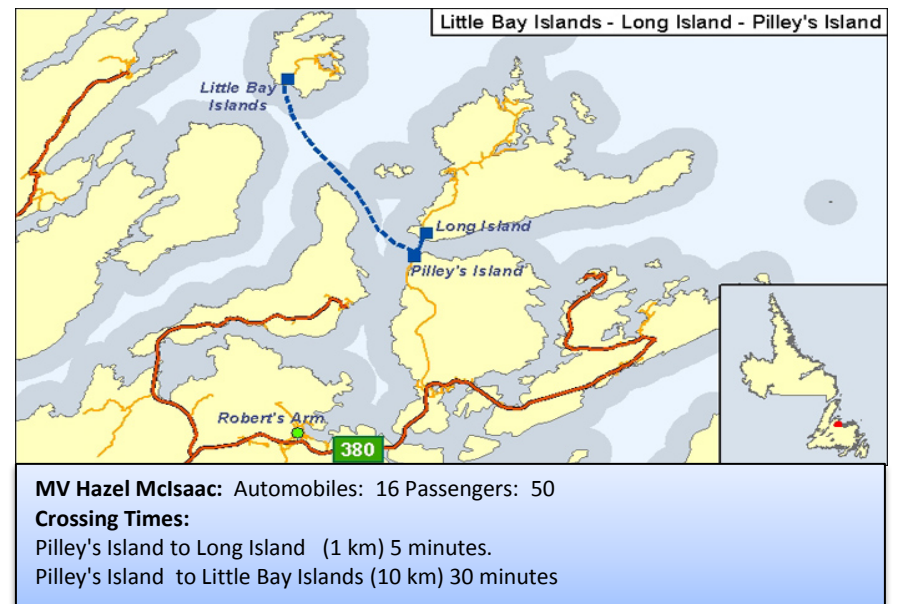

Sunday		
Departing Little Bay Islands	Departing Long Island	Departing Pilley's Island
9:30 AM For Long Island	10:15 AM For Pilley's Island	10:30 AM For Long Island
	10:45 AM For Pilley's Island	11:00 AM For Little Bay Islands
11:45 AM For Long Island	12:20 PM For Pilley's Island	12:30 PM For Long Island
	2:00 PM For Pilley's Island	2:15 PM For Long Island
	2:30 PM For Pilley's Island	2:45 PM For Little Bay Islands
3:30 PM For Pilley's Island		4:15 PM For Long Island
	4:30 PM For Pilley's Island	5:30 PM For Long Island
	6:00 PM For Pilley's Island	6:30 PM For Long Island/Little Bay Islands
	6:45 PM For Little Bay Islands	

Contact:

Marine Services Branch
Department of Transportation and Works
Tel: 1-888-638-5454
Office hours: Monday-Friday 8:30 AM- 4:30 PM (NST)