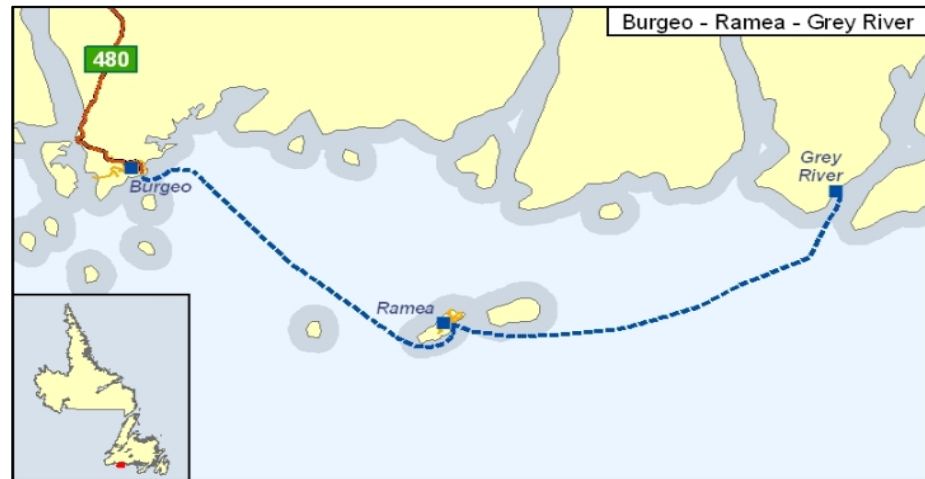

Sunday		
Depart Ramea	Depart Burgeo	Depart Grey River
9:30 AM For Burgeo	12:00 PM For Ramea	Serviced via the MV Voyager on the Francois Service - Click here for the Schedule
6:30 PM For Burgeo	8:00 PM For Ramea	

Contact:

Marine Services Branch
Department of Transportation and Works
Tel: 1-888-638-5454
Office hours: Monday-Friday 8:30 AM- 4:30 PM (NST)

MV Gallipoli:

Automobiles: 18 Passengers: 50

Crossing Times:

Ramea to Burgeo: 1 hour 15 minutes (22 km)
Ramea to Grey River : 1 hour 20 minutes (26 km)
Burgeo to Grey River via Ramea: 3 hours (41 km)